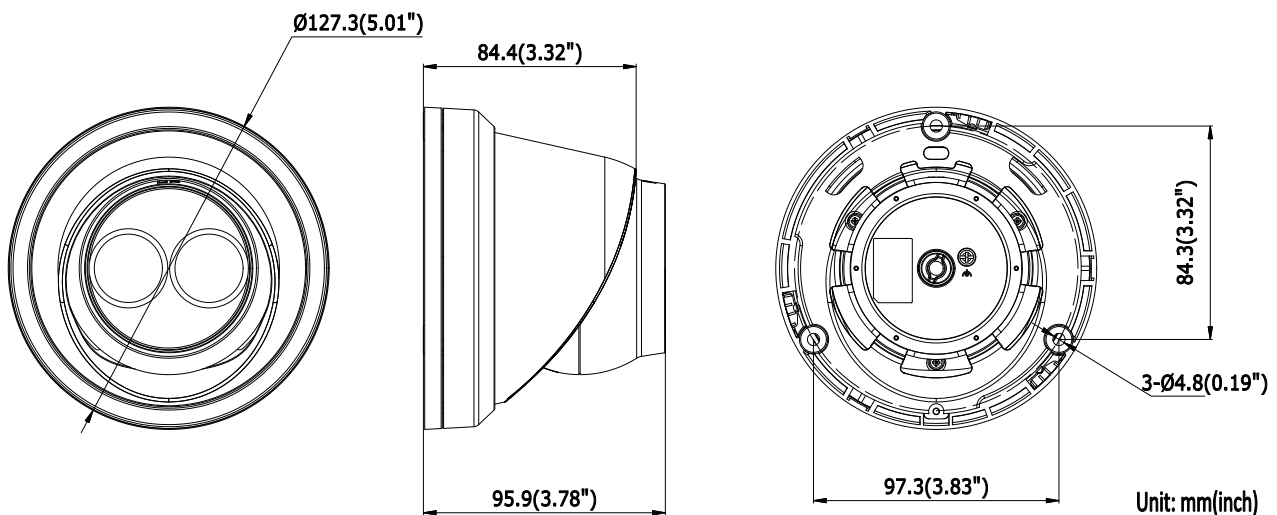

General Function	One-key Reset, Dual-VCA, Anti-Flicker, Heartbeat, Mirror, Password Protection, Privacy Mask, Watermark, IP Address Filter
<b>Interface</b>	
Communication Interface	1 RJ45 10M/100M self-adaptive Ethernet port
On-board Storage	Built-in microSD/SDHC/SDXC slot, up to 128 GB
<b>Smart Feature-set</b>	
Behavior Analysis	Line crossing detection, intrusion detection, unattended baggage detection, object removal detection
Line Crossing Detection	Cross a pre-defined virtual line, up to 1 pre-defined virtual lines supported
Intrusion Detection	Enter and loiter in a pre-defined virtual region, up to 1 pre-defined virtual regions supported
Object Removal Detection	Objects removed from the pre-defined region, such as the exhibits on display.
Unattended Baggage Detection	Objects left over in the pre-defined region such as the baggage, purse, dangerous materials
Face Detection	Human face appears in the image can be detected and trigger linkage method
<b>General</b>	
Operating Conditions	-30 °C to +60 °C (-22 °F to +140 °F), Humidity 95% or less (non-condensing)
Power Supply	12 VDC ± 25%, 6W PoE(802.3af, 42.5 – 57V, class 3), 7W
IR Range	Up to 30 m
Protection Level	IP67
Dimensions	Camera: $\Phi$ 127.3 × 95.9 mm (5.01" × 3.78") Package: 150 × 150 × 141 mm (5.91" × 5.91" × 5.55")
Weight	Camera: 620 g (1.37 lb.)

## Dimensions